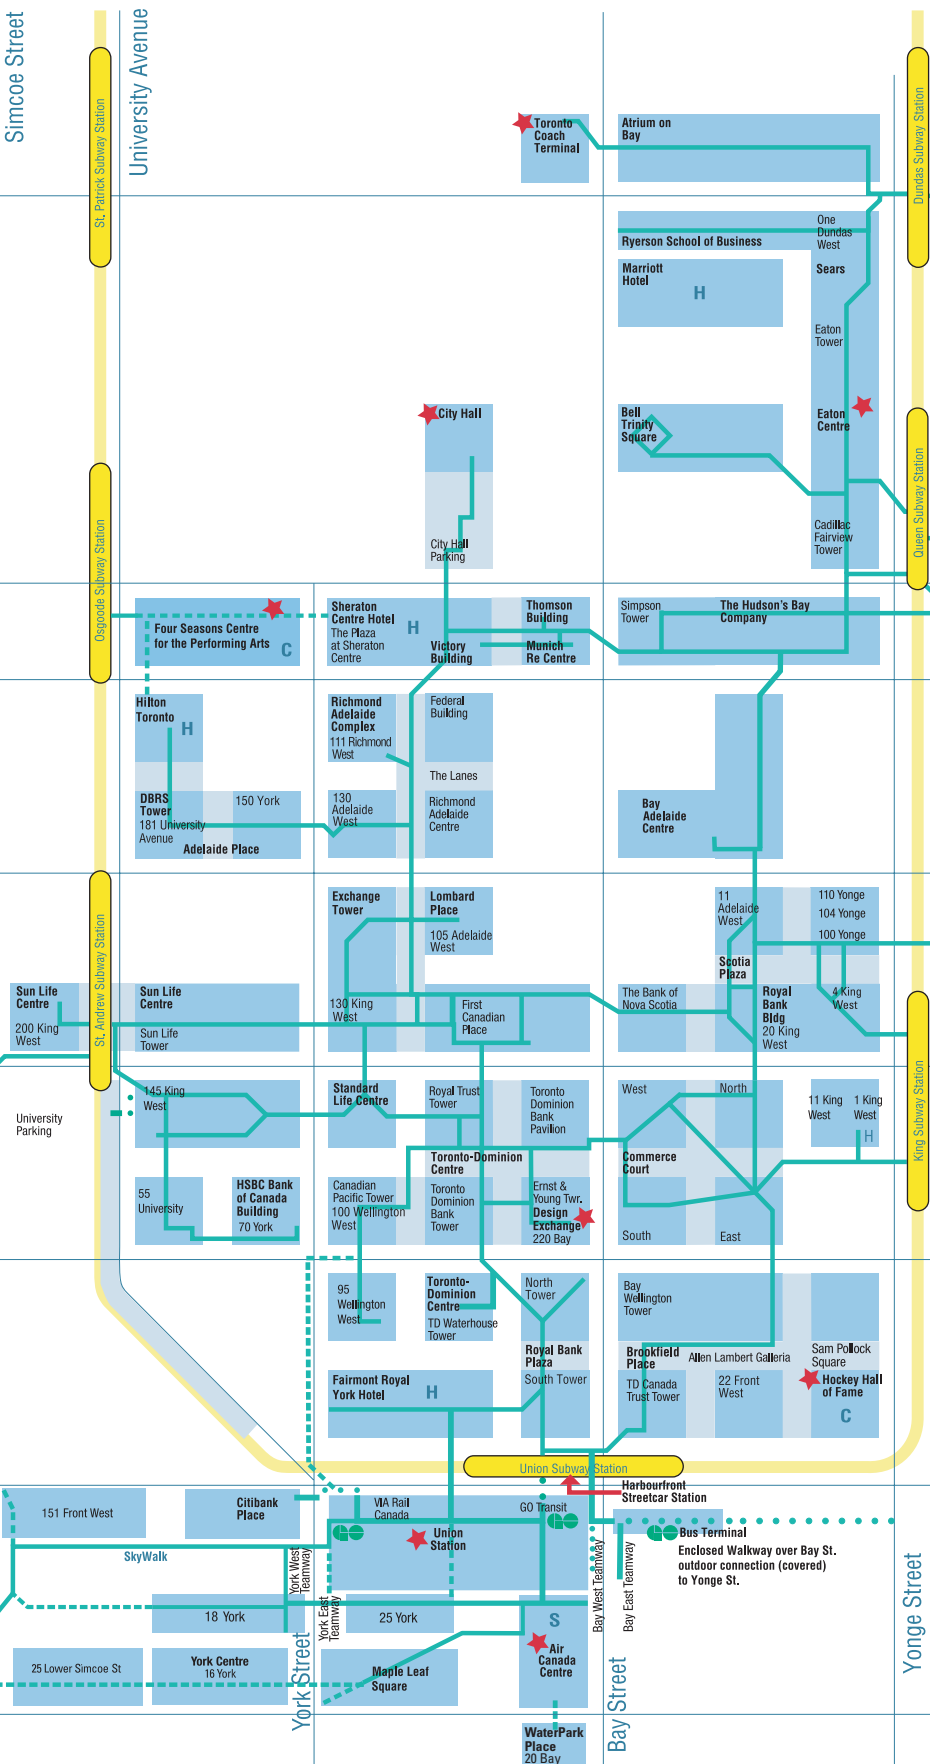

St. Andrew Subway Station **E-11**  
St. Patrick Subway Station **E-2**  
Sam Pollock Square **M-15**  
Scotia Plaza **L-10**  
Sears **M-3**  
Sheraton Centre Hotel **H-7**  
Simcoe Place **D-15**  
Simpson Tower **K-7**  
Standard Life Centre **H-12**  
Sun Life Centre **E-11, F-11**

Signs and maps displaying the multi-coloured PATH logo show you where to enter the walkway, direct you to where you want to go, and keep you on track until you get there.

Arrows, colour-coded to North, South, East and West, point you in the right direction.

1 2 3 4 5 6 7 8 9 10 11 12 13 14 15 16 17 18 19

### Toronto's Downtown Walkway

- Legend**
- Enclosed Walkway
  - Future Walkway
  - Walkway Outdoor Connection
  - Subway
  - Building Under Construction
  - Hotel
  - Cultural Building
  - Sports Venue
  - Major Attractions